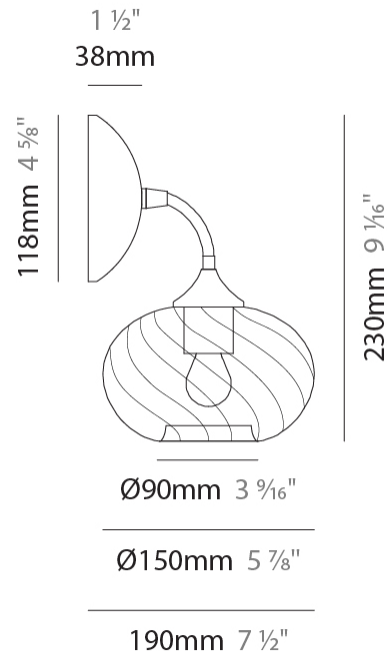

PROJECT	_____
TYPE	_____
SPECIFIER	_____
QUANTITY	_____
DATE	_____

FIRENZE CIPOLLA SURFACE

D143015-

base number   Finish
Options

1. To build a product code in our configurator select the specify button on the base model # product page
2. To build a manual product code on this datasheet choose from the options listed below in blue font and add the suffix to the base model #

GENERAL

Series: Firenze Cipolla
Partner: Cangini & Tucci
Division: Design
Installation: Surface
Product Type: Wall Surface
Mounting Location: Wall

PHYSICAL

Shape: Sphere
Length (mm): 150
Length (in): 5 7/8
Height (mm): 230
Depth (mm): 190
Height (in): 9 1/16
Depth (in): 7 1/2
Weight (kg): 0.45
Weight (lbs): 0.99
Fixture Finish: [AMB](#) / [GRN](#) / [PNK](#) / [RUB](#) / [SKB](#) / [SMK](#) / [TOB](#) / [TRA](#) / [SWH](#)
Holder Finish: CHR
Fixture Material: Glass / Metal
Primary Material: Glass - Borosilicate

ELECTRICAL

Number of Lamps: 1
Lamp Type: LED Retrofit
Bulb Included: Bulb Not Included
Max. Wattage Per Lamp (W): 4
Lamp Base: E12
Input Voltage (V): 120

LED

OPTICAL

RATINGS AND CERTIFICATIONS

Certified By: Certified for North American Standards
IP rating: IP20