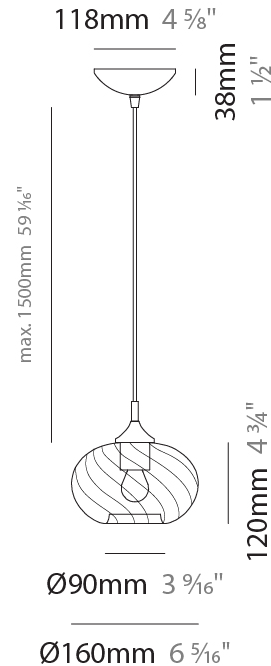

PROJECT	
TYPE	
SPECIFIER	
QUANTITY	
DATE	

FIRENZE CIPOLLA MONOPOINT SUSPENSION

D141084-

base number   Finish
Options

1. To build a product code in our configurator select the specify button on the base model # product page
2. To build a manual product code on this datasheet choose from the options listed below in blue font and add the suffix to the base model #

GENERAL

Series: Firenze Cipolla
Subseries: Firenze Cipolla Monopoint
Partner: Cangini & Tucci
Division: Design
Installation: Suspension
Product Type: Pendant
Mounting Location: Ceiling

PHYSICAL

Shape: Sphere
Diameter (mm): 160
Diameter (in): 6 5/16
Height (mm): 120
Height (in): 4 3/4
Max. Overall Height (mm): 1620
Max. Overall Height (in): 63 3/4
Weight (kg): 0.45
Weight (lbs): 0.99
Fixture Finish: [AMB / GRN / PNK / RUB / SKB / SMK / TOB / TRA / SWH](#)
Holder Finish: CHR
Fixture Material: Glass / Metal
Primary Material: Glass - Borosilicate
Cable Details: 1500mm Cable

ELECTRICAL

Number of Lamps: 1
Lamp Type: LED Retrofit
Lamp Shape: A15
Bulb Included: Bulb Not Included
Max. Wattage Per Lamp (W): 4
Lamp Base: E12
Input Voltage (V): 120

LED

OPTICAL

RATINGS AND CERTIFICATIONS

Certified By: Certified for North American Standards
IP rating: IP20