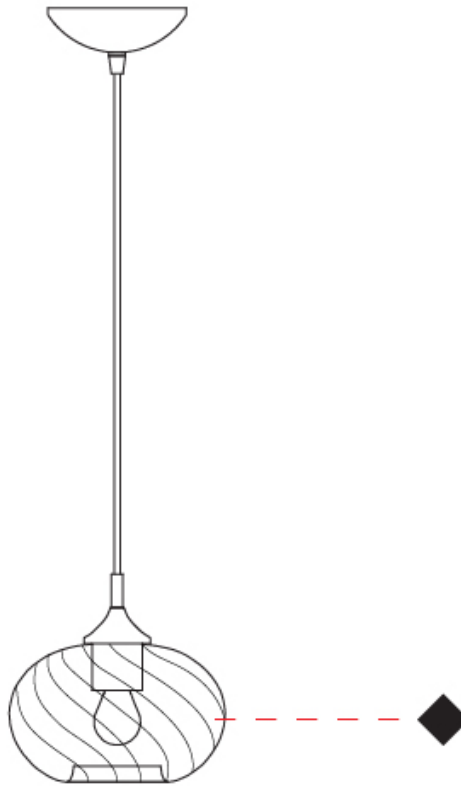

FIRENZE CIPOLLA MONOPOINT SUSPENSION

D141084-

PROJECT

TYPE

SPECIFIER

QUANTITY

DATE

D