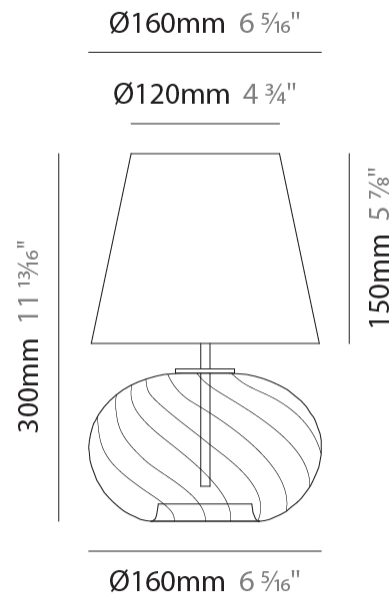

FIRENZE CIPOLLA PORTABLE

D144011-

base number   Finish
Options

1. To build a product code in our configurator select the specify button on the base model # product page
2. To build a manual product code on this datasheet choose from the options listed below in blue font and add the suffix to the base model #

GENERAL

Series: Firenze Cipolla
Partner: Cangini & Tucci
Division: Design
Installation: Portable
Product Type: Table
Mounting Location: Table

PHYSICAL

Shape: Sphere
Diameter (mm): 160
Diameter (in): 6 ⁵/₁₆
Height (mm): 300
Height (in): 11 ¹³/₁₆
Weight (kg): 0.52
Weight (lbs): 1.15
Fixture Finish: [AMB](#) / [GRN](#) / [PNK](#) / [RUB](#) / [SKB](#) / [SMK](#) / [TOB](#) / [TRA](#) / [SWH](#)
Holder Finish: CHR
Fixture Material: Glass / Metal
Primary Material: Glass - Borosilicate

ELECTRICAL

Number of Lamps: 1
Lamp Type: LED Retrofit
Bulb Included: Bulb Not Included
Max. Wattage Per Lamp (W): 4
Lamp Base: E12
Input Voltage (V): 120

LED

OPTICAL

RATINGS AND CERTIFICATIONS

Certified By: Certified for North American Standards
IP rating: IP20